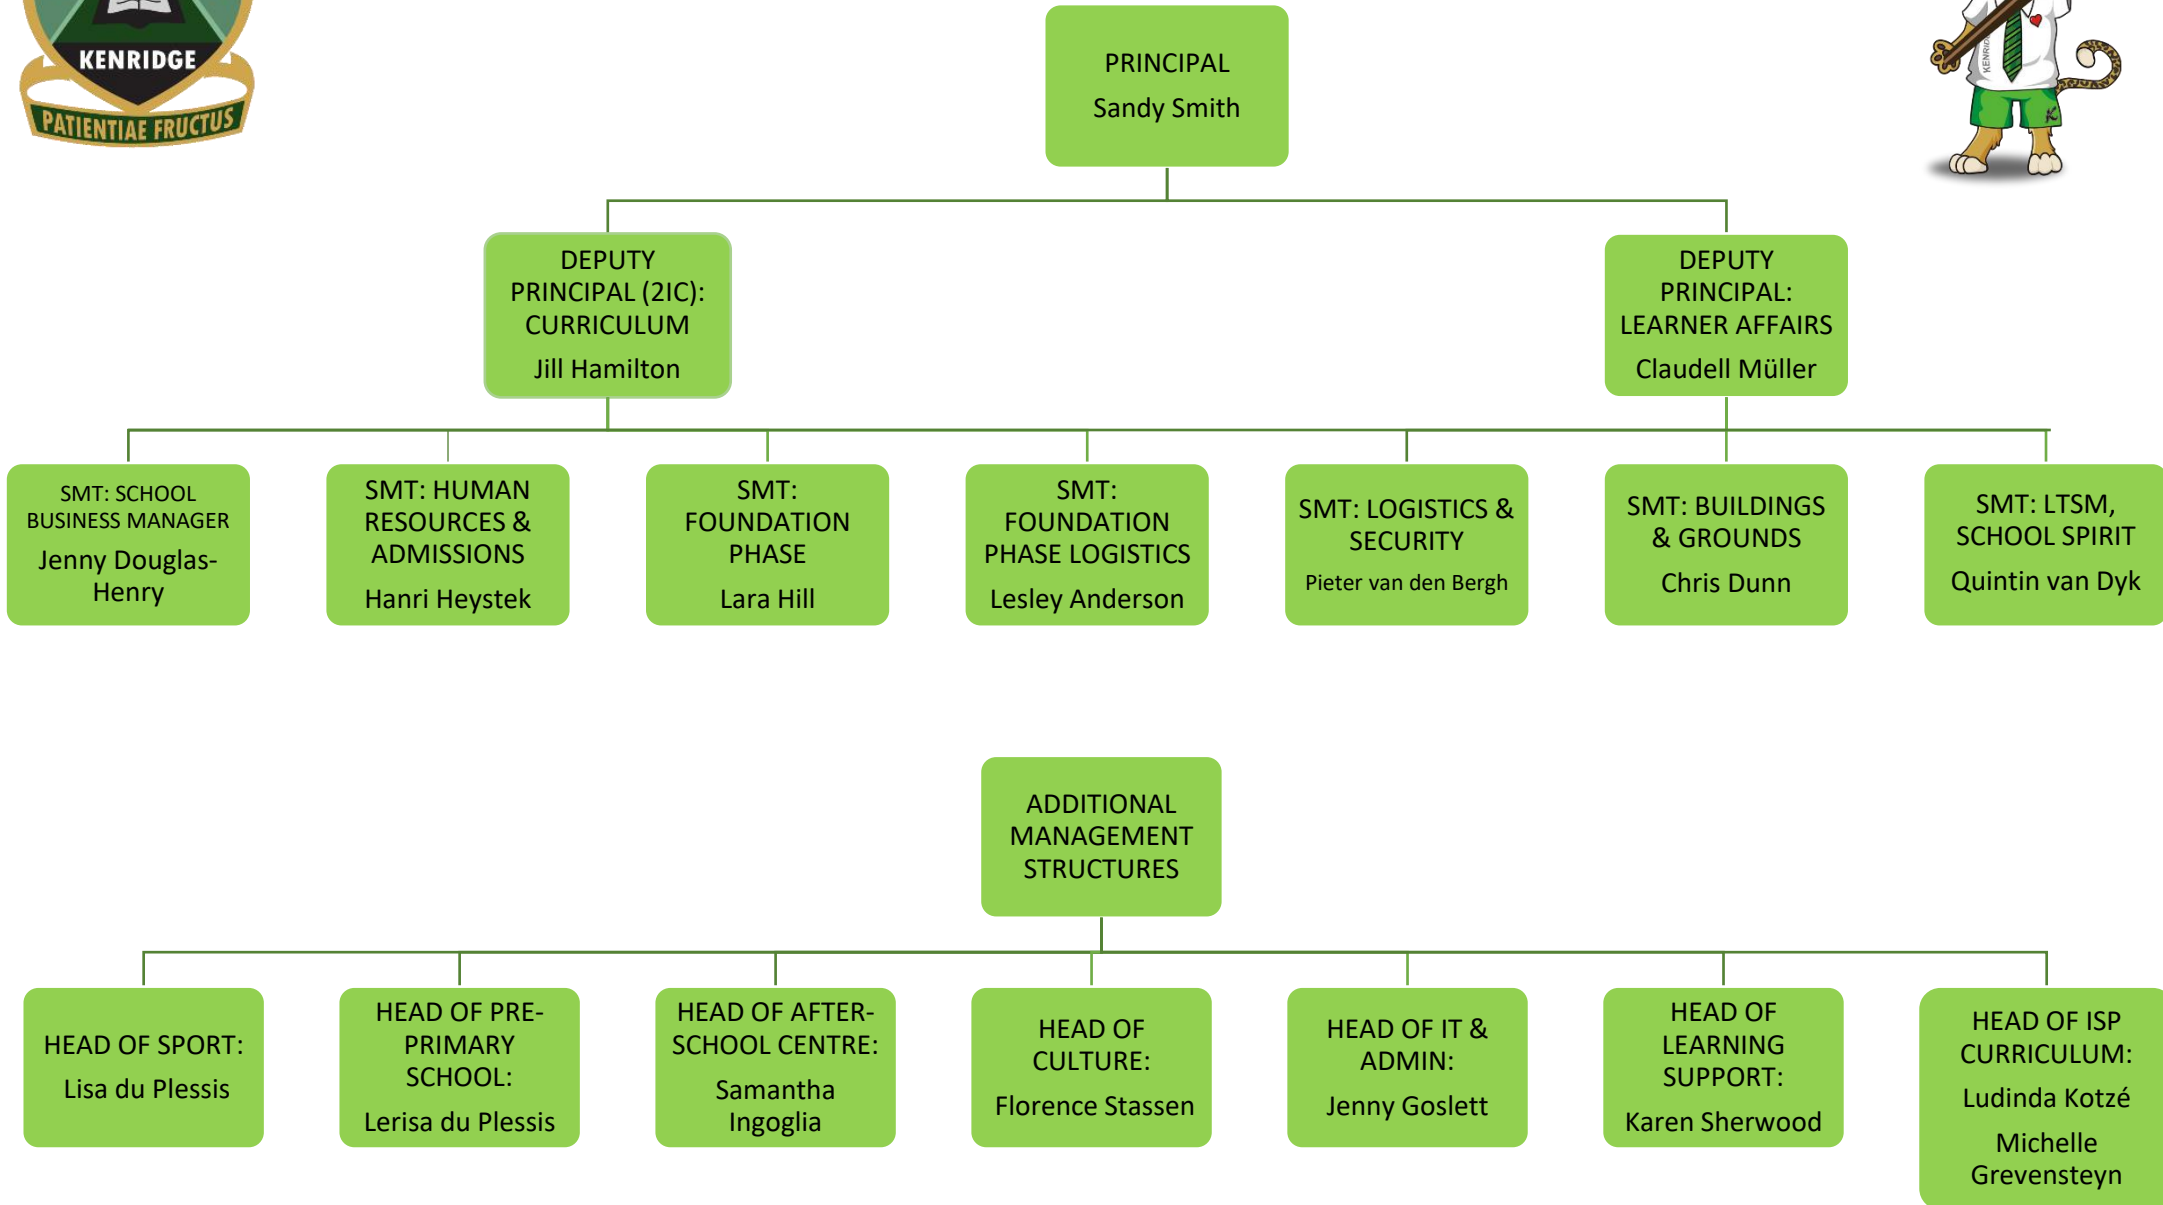

Kenridge Primary Management Structure

- Grade Head: Riëtha du Plessis
- Jeannine Haskell
- Christel Alexander
- Frances Bosch
- Madelein Gravett (Secretary Gr RR & Gr R)
- Robyn Avenant (Learning Support Gr RR & Gr R)